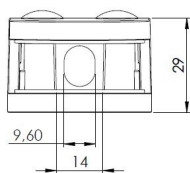

## Description:

Glass Clamp "Oval-L" 45x68x29mm, Zamak-Raw,  $\varnothing$ 42,4mm Tube, 6-12,76mm Glass Thickness, No Safety Pin & No Cushions, (Cushion Model E)

## Item number:

22.10.622-8

Units	Box	Carton	HS Code	Barcode
Pcs.	4	40	8302419000	
				5704866476546

X	Glass range
X	6 - 12,76 mm.