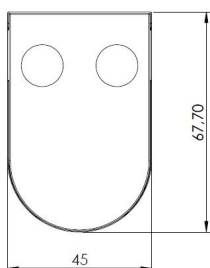

## Description:

Glass Clamp "Oval-L" 45x68x29mm, Zamak-Raw,  $\varnothing$ 42,4mm Tube, 6-12,76mm Glass Thickness, No Safety Pin & No Cushions, (Cushion Model E)

## Item number:

22.10.622-8

Units	Box	Carton	HS Code	Barcode
Pcs.	4	40	8302419000	
				5704866476546

X	Glass range
X	6 - 12,76 mm.