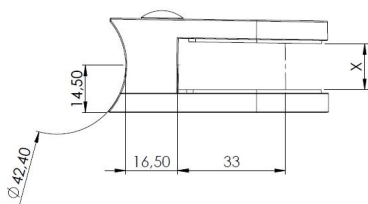

## Description:

Glass Clamp "Oval-L" 45x68x29mm, Zamak-Raw,  $\varnothing$ 42,4mm Tube, 6-12,76mm Glass Thickness, No Safety Pin & No Cushions, (Cushion Model E)

## Item number:

22.10.622-8

Units	Box	Carton	HS Code	Barcode
Pcs.	4	40	8302419000	
				5704866476546

X	Glass range
X	6 - 12,76 mm.